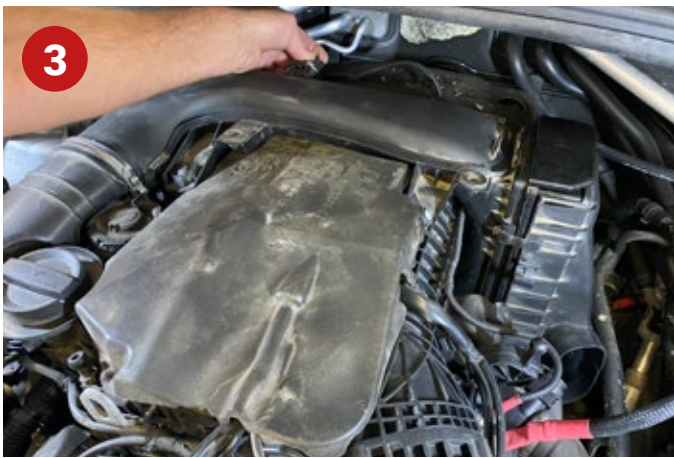

INSTALLATION GUIDE

JR Filter (art. no. 46350140B)

INSTALLATION GUIDE

JR Filter (art. no. 46350140B)